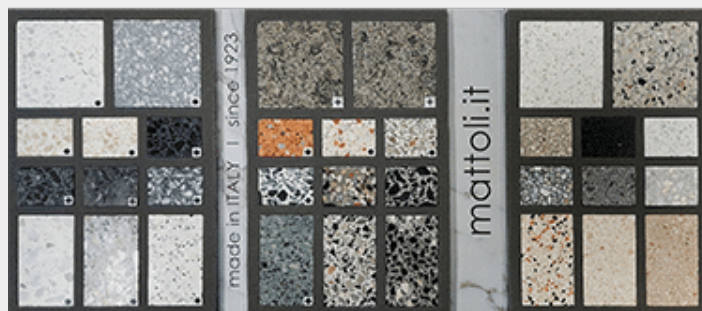

MONOLAYER TERRAZZO TILES AND TERRAZZO SLABS

SKU: N/A

| Categories: [Indoor Terrazzo Tiles](#), [Monolayer terrazzo tiles and terrazzo slabs](#) |

PRODUCT DESCRIPTION

LESS THAN A FULL 20' CONTAINER (no minimum order quantity)
all products with • (available sizes in cms)

- 30x50x2
- 30x60x2
- 40x60x2
- 30x30x2
- 60x60x2
- 50x50x2
- Standard slabs 125x305 (thickness could be 2, 3, 4, 5)
- Standard slabs 140x305 (thickness could be 2, 3, 4, 5)
- Different dimensions cut to size from slabs

MATOLI

STANDARD FINISH IS HONED, HOWEVER POLISHED AND SANDBLASTED FINISHINGS ARE ALSO AVAILABLE ON DEMAND

MOQ: 1 FULL 20' CONTAINER
(available sizes in cms)

- 40x40x1,8
- 60x60x2,2
- 30x50x2
- 30x60x2
- 40x60x2
- 30x30x2
- 60x60x2
- 50x50x2
- Standard slabs 125x305 (thickness could be 2, 3, 4, 5)
- Standard slabs 140x305 (thickness could be 2, 3, 4, 5)
- Different dimensions cut to size from slabs

STANDARD FINISH IS HONED, HOWEVER POLISHED AND SANDBLASTED FINISHINGS ARE ALSO AVAILABLE ON DEMAND

NATURAL STONE
all products with + (could be supplied in various size, thickness and finishings)

SAMPLES ARE INDICATIVE ONLY: NATURAL RAW MATERIAL SUCH AS CEMENTS, SANDS AND MARBLES/STONES COULD VARY OVER TIME