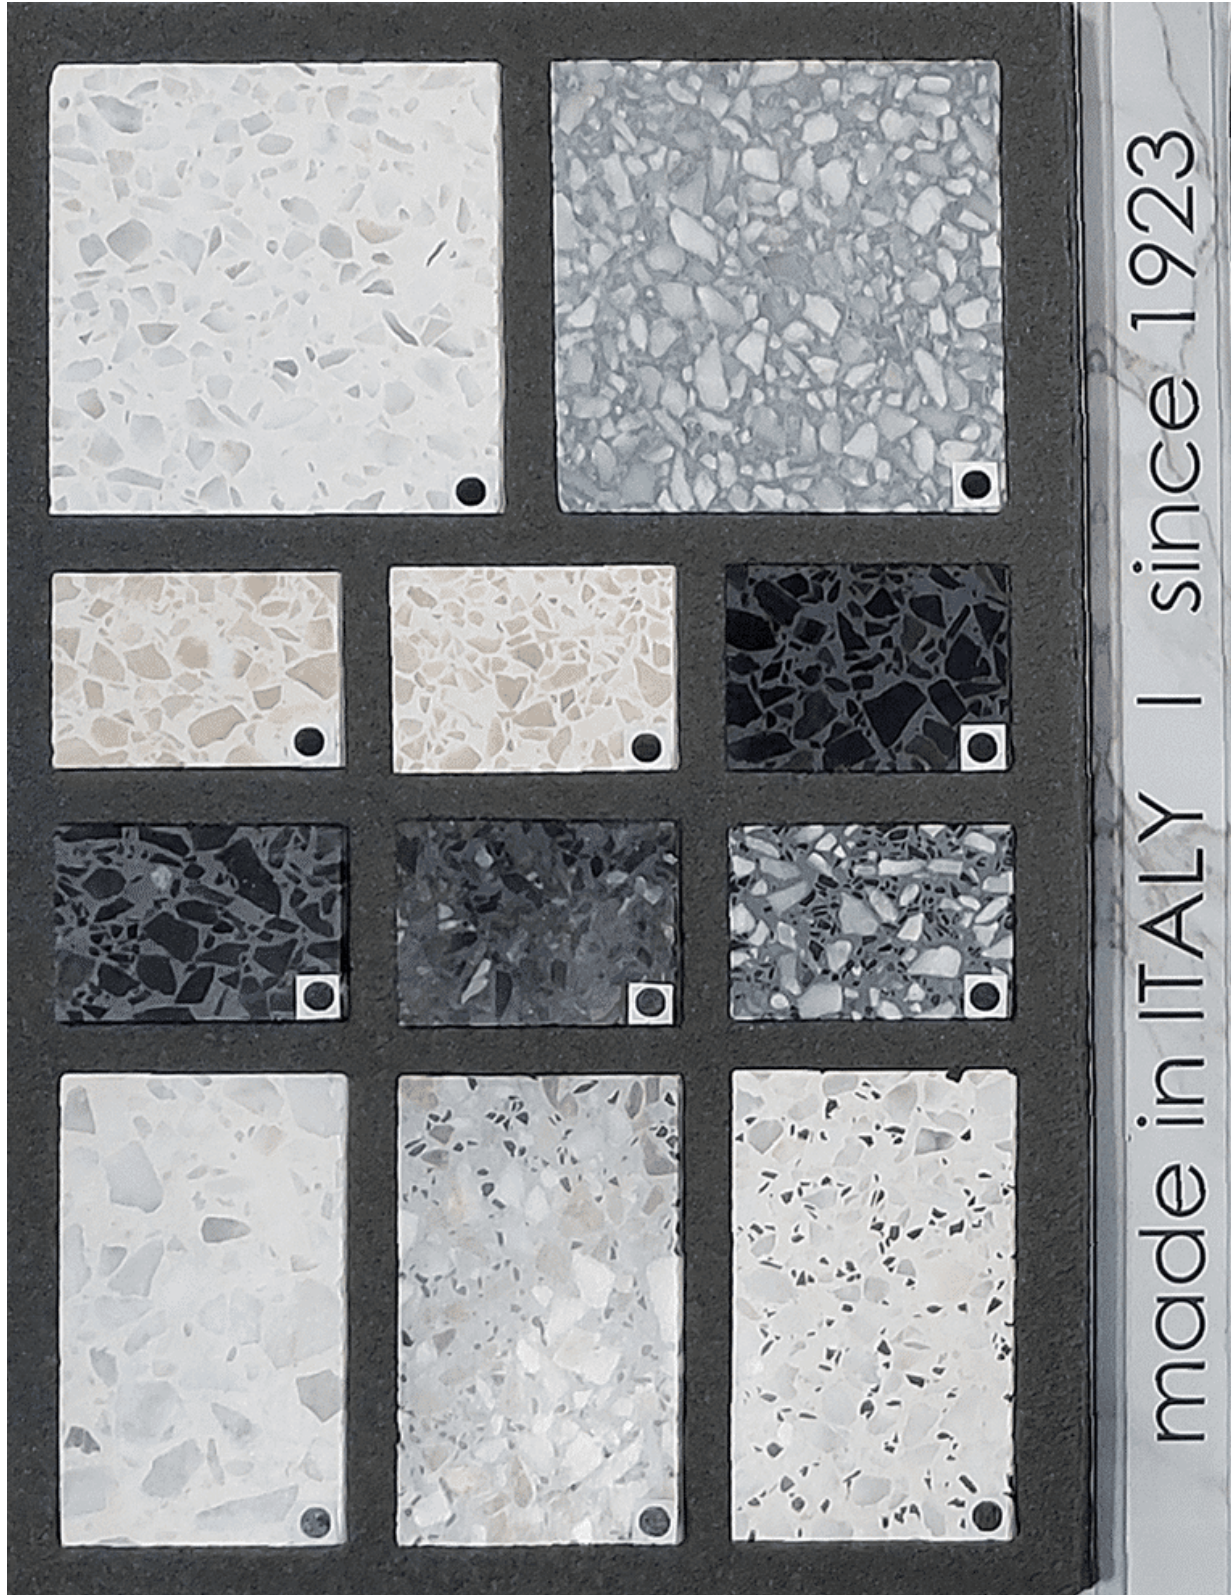

MONOLAYER TERRAZZO TILES AND TERRAZZO SLABS

SKU: N/A

| Categories: [Indoor Terrazzo Tiles](#), [Monolayer terrazzo tiles and terrazzo slabs](#) |

PRODUCT DESCRIPTION

LESS THAN A FULL 20' CONTAINER (no minimum order quantity)
all products with • (available sizes in cms)

- 30x50x2
- 30x60x2
- 40x60x2
- 30x30x2
- 60x60x2
- 50x50x2
- Standard slabs 125x305 (thickness could be 2, 3, 4, 5)
- Standard slabs 140x305 (thickness could be 2, 3, 4, 5)
- Different dimensions cut to size from slabs

MATOLI

STANDARD FINISH IS HONED, HOWEVER POLISHED AND SANDBLASTED FINISHINGS ARE ALSO AVAILABLE ON DEMAND

MOQ: 1 FULL 20' CONTAINER
(available sizes in cms)

- 40x40x1,8
- 60x60x2,2
- 30x50x2
- 30x60x2
- 40x60x2
- 30x30x2
- 60x60x2
- 50x50x2
- Standard slabs 125x305 (thickness could be 2, 3, 4, 5)
- Standard slabs 140x305 (thickness could be 2, 3, 4, 5)
- Different dimensions cut to size from slabs

STANDARD FINISH IS HONED, HOWEVER POLISHED AND SANDBLASTED FINISHINGS ARE ALSO AVAILABLE ON DEMAND

NATURAL STONE
all products with + (could be supplied in various size, thickness and finishings)

SAMPLES ARE INDICATIVE ONLY: NATURAL RAW MATERIAL SUCH AS CEMENTS, SANDS AND MARBLES/STONES COULD VARY OVER TIME